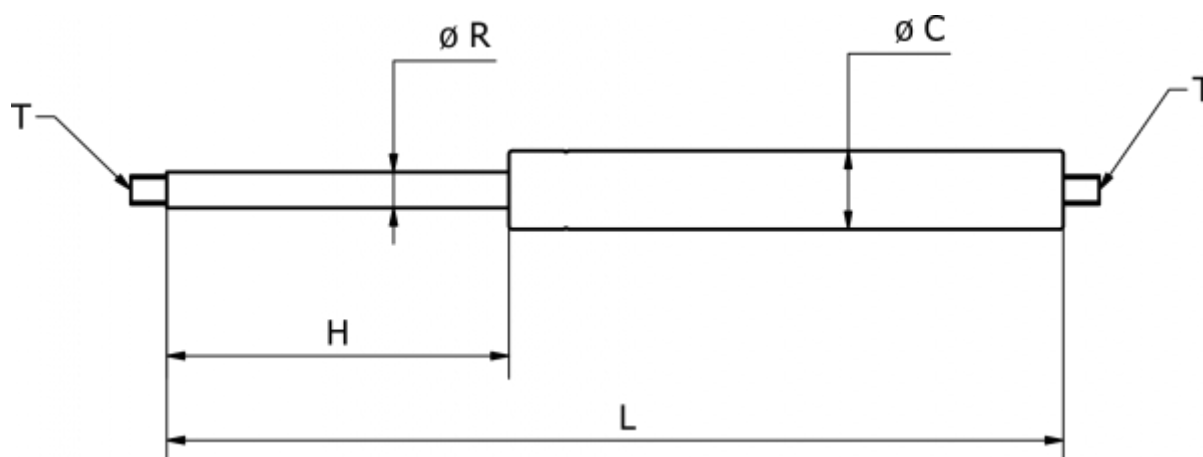

Data Sheet

Article number: 04H102302500900V2

Description: Stabilus IndustryLine stainless steel gas spring size 10/23
900N length 545mm, stroke 250mm Type 04H1023900

Measures

C = 23

H = 250

L = 545

R = 10

T = M8 x 10